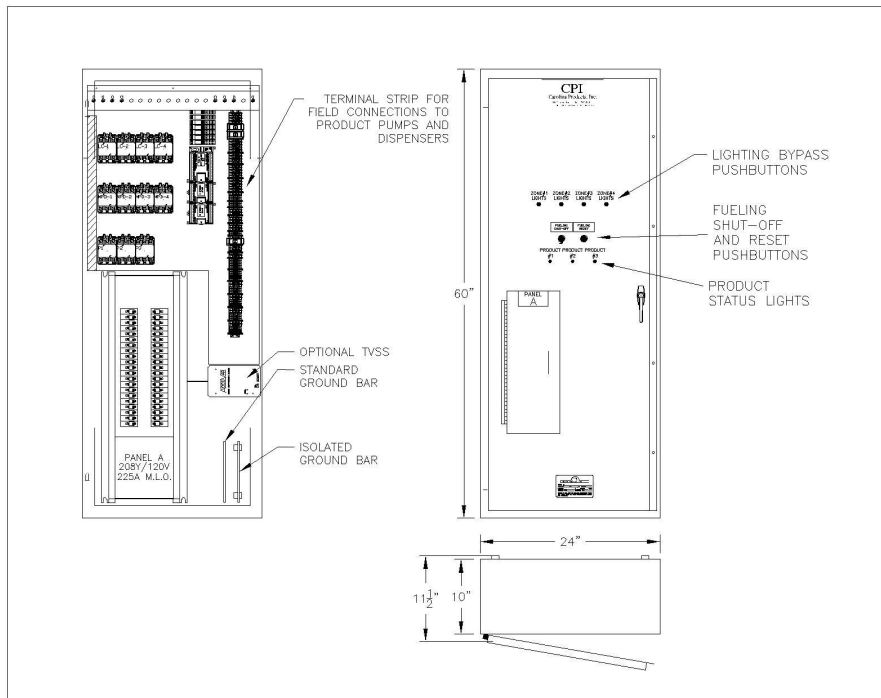

PETRO POWER SYSTEM 1 (PPS1)

<u>MODEL #</u>	<u>DESCRIPTION (TYPE OF FUELING SYSTEM)</u>	<u>CAPACITY</u>	
		<u>PUMPS</u>	<u>MPD'S</u>
PPS1-4D-3P-16L	CONTROL FOR 4 DISPENSERS AND 3 PRODUCTS	3	4
PPS1-6D-3P-16L	CONTROL FOR 6 DISPENSERS AND 3 PRODUCTS	3	6

(All PPS1 Systems include (1) Panelboard, (4) Zones & (16) Circuits of Lighting Control)

All PPS1 Systems can be custom designed to add additional lighting zones and/or additional lighting circuits, dispensers and products.

To place an order for a CPI Petro Power System 1(PPS1) simply call or email CPI with the model number, quantity desired, purchase order number and the ship to address and CPI will do the rest.

**CALL TODAY AND LET CPI BUILD A
SYSTEM TO CONTROL, POWER, &
INTEGRATE YOUR BUSINESS**

CPI
CAROLINA PRODUCTS, INC.
CAROLINA PRODUCTS INC

1132 Pro Am Drive
Charlotte, NC 28211

Phone: 704-364-9029
Toll Free: 800-736-4455
Fax: 704-367-1215
E-mail: sales@cpipanel.com