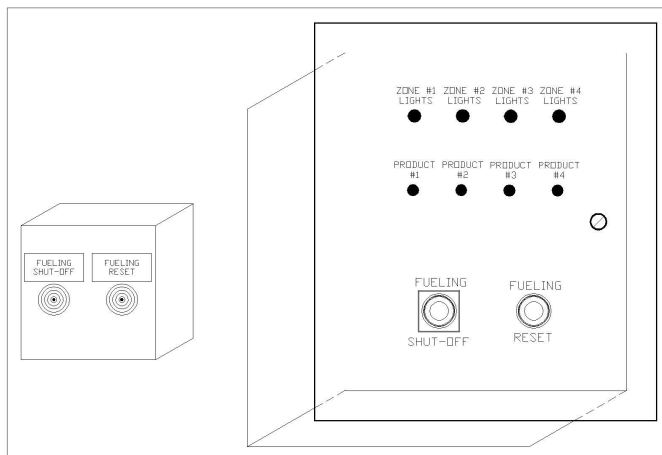

CASHIER CONTROL PANEL (CCP)

MODEL NOMENCLATURE:

CCP-ES-ER	Base model with fuel shut-off and reset pushbuttons
CCP-ES-ER-LB	Base model plus single lighting bypass pushbutton
CCP-ESR-PS	Base model plus (4) product status lights
CCP-ESR-4BPS	Base model plus single lighting bypass pushbutton and (4) product status lights
CCP-4LB-4PL	Base model plus (4) lighting bypass pushbuttons and (4) product status lights
CCP-ESR-4LB	Base model plus (4) lighting bypass pushbuttons, (4) product status lights, (4) 120V status lights, Audible alarm and alarm silence pushbutton.
FS-01	Outdoor fuel shut-off button in NEMA 3R enclosure

Custom configurations available upon request.

To place an order for a CPI Cashier Control Panel (CCP) simply call or email CPI with the model number, quantity desired, purchase order number and the ship to address and CPI will do the rest.

CCP-ES-ER

CCP-4LB-4PL

**CALL TODAY AND LET CPI BUILD A
SYSTEM TO CONTROL, POWER, &
INTEGRATE YOUR BUSINESS**

CPI
CAROLINA PRODUCTS, INC.
CAROLINA PRODUCTS INC

1132 Pro Am Drive
Charlotte, NC 28211

Phone: 704-364-9029
Toll Free: 800-736-4455
Fax: 704-367-1215
E-mail: sales@cpipanel.com
Website: www.cpipanel.com