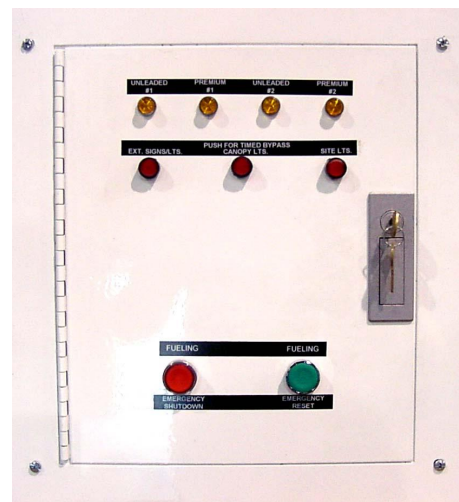

Cashier Control Panel

Creating Systems to Control, Power & Integrate Your Business

The **CPI Cashier Control Panel (CCP)** is designed and manufactured by CPI to supply our customers with cost effective, quality, easy-to-install cashier controls. The **CPI Cashier Control Panel** eliminates the need for the cashier to leave the sales area to override lighting controls, get visual confirmation of pump status, and/or actuate fueling shut-off and/or fueling reset. The **CPI Cashier Control Panel** is available in surface or flush mount and is customizable to meet any specific site requirements.

Base System Includes:

- Fueling Shut-off Pushbutton
- Fueling Reset Pushbutton

System Standards:

- Complete system is UL Listed product
- Meets or exceeds NEC requirements

Electrical Requirements:

- All connections wired back to CPI System

Note: If additional controls are included in CPI control system, additional status lights, pushbuttons, etc. may be added to Cashier Control Panel.

CCP-4LB-4PL

CASHIER CONTROL PANEL (CCP)

MODEL NOMENCLATURE:

CCP-ES-ER	Base model with fuel shut-off and reset pushbuttons
CCP-ES-ER-LB	Base model plus single lighting bypass pushbutton
CCP-ESR-PS	Base model plus (4) product status lights
CCP-ESR-4BPS	Base model plus single lighting bypass pushbutton and (4) product status lights
CCP-4LB-4PL	Base model plus (4) lighting bypass pushbuttons and (4) product status lights
CCP-ESR-4LB	Base model plus (4) lighting bypass pushbuttons, (4) product status lights, (4) 120V status lights, Audible alarm and alarm silence pushbutton.
FS-01	Outdoor fuel shut-off button in NEMA 3R enclosure